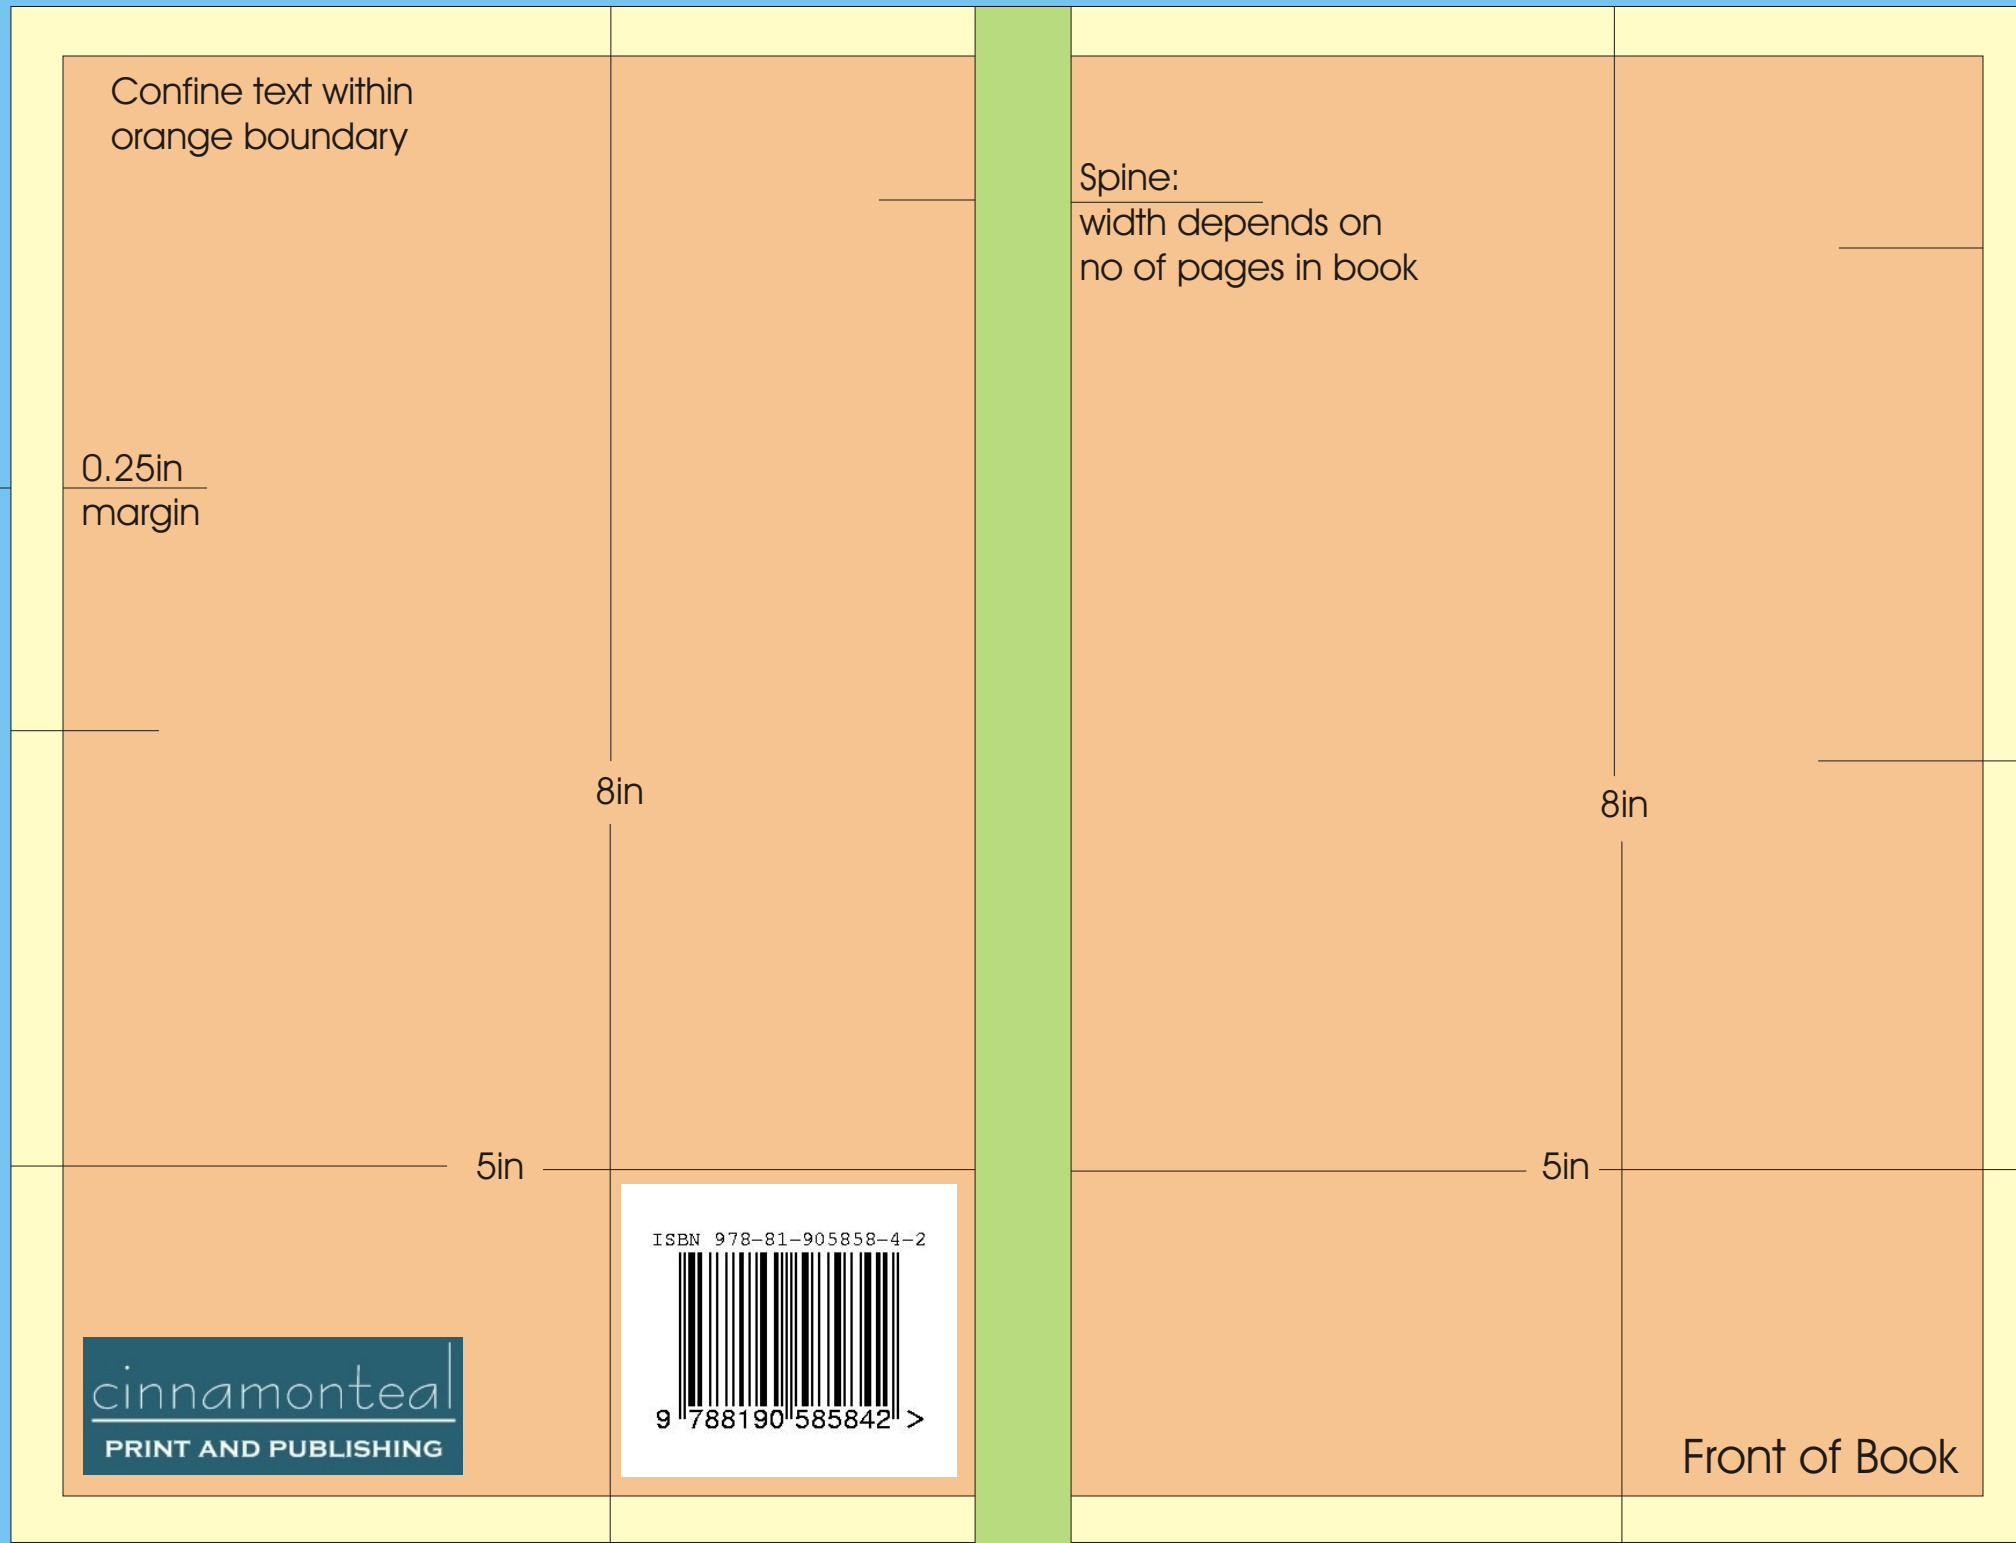

Images on cover must be of 300 dpi

Use the RGB colour scheme and ensure that colours on screen match expectations

Bleed: 0.25in

Sample shown is for a book of width 5in and height 8in.

Margin: All text must be 0.25in inside trim edge. A margin of 0.5in is preferred

Bleed: Cover background must extend 0.25in beyond trim size on all four sides to allow for cutting/trimming. This is the "bleed"

Copyright: CinnamonTeal Print & Publishing